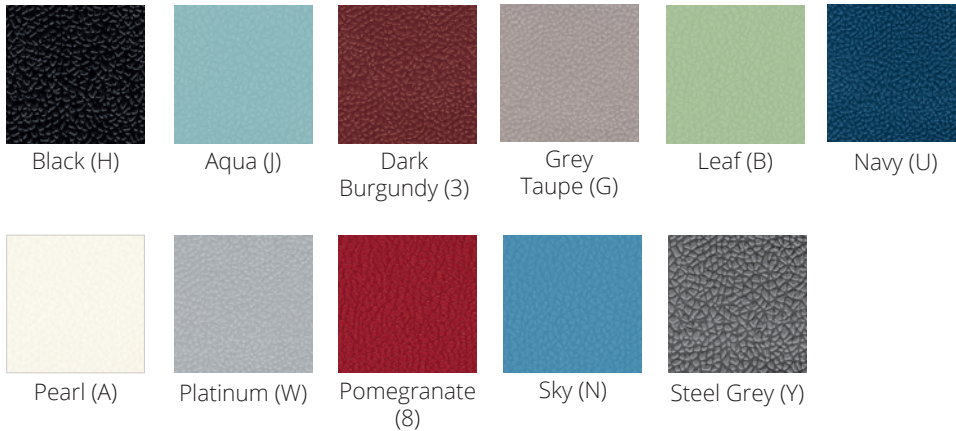

FINISHES

PS Furniture's Acton® chair includes many different finish options, including including choice of 11 shell colors and 6 different frame finish options. Acton's color palette can complement any environment.

SHELL COLORS

FRAME FINISHES

ACTON CHAIR DOLLY

This space-efficient dolly accommodates 26 non-upholstered or 18 upholstered Acton stackers.